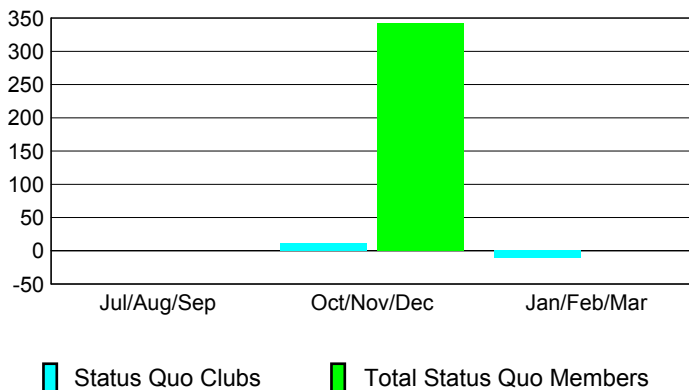

Club Results 2008-2009

Goal, New, Dropped, Gain/Loss

Comparison of Club Gain/Loss

Current Year Compared to the Previous Year

YTD Status Quo Clubs 2008-2009

Status Quo Clubs Compared to Status Quo Members

MEMBERSHIP

Membership Results 2008-2009

Membership 2007-2008

Month	Net Memb	Actual New	Actual Dropped	Gain/Loss of	Gain/Loss of
	Goal	Memb	Memb	Memb	Memb
Jul/Aug/Sep	50	73	-139	-66	-82
Oct/Nov/Dec	80	215	-106	109	-28
Jan/Feb/Mar	100	411	-59	352	-21
Totals	230	699	-304	395	-131