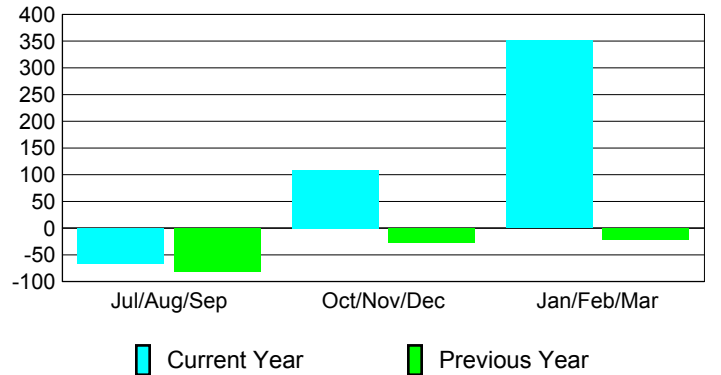

Membership Results 2008-2009

Membership 2007-2008

Month	Net Memb	Actual New	Actual Dropped	Gain/Loss of	Gain/Loss of
	Goal	Memb	Memb	Memb	Memb
Jul/Aug/Sep	50	73	-139	-66	-82
Oct/Nov/Dec	80	215	-106	109	-28
Jan/Feb/Mar	100	411	-59	352	-21
Totals	230	699	-304	395	-131

Membership Results 2008-2009

Goal, New, Dropped, Gain/Loss

Comparison of Membership Gain/Loss

Current Year Compared to the Previous Year

Gender Comparison 2008-2009