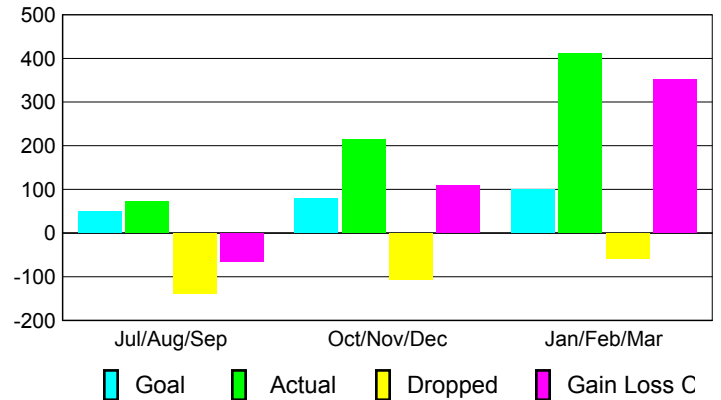

Membership Results 2008-2009

Goal, New, Dropped, Gain/Loss