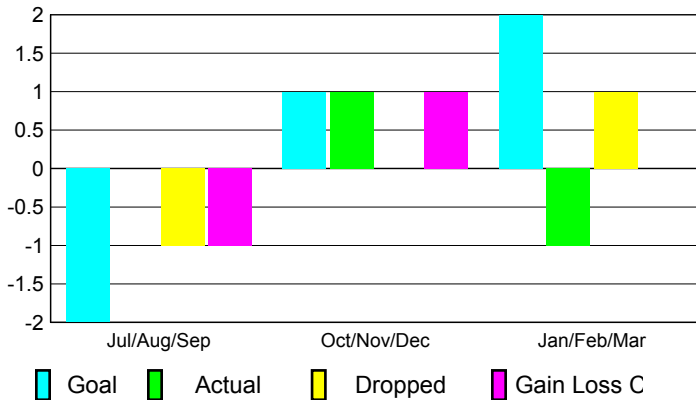

2008-2009 GMT Quarterly Report for District (or Undistricted) **District 354 A**

GMT: **BYEONG-DEOK KIM**

Location: **REPUBLIC OF KOREA**

GMT CA: **5**

CLUBS

Club Results 2008-2009

Clubs 2007-2008

Month	New Club	Actual New	Actual Dropped	Gain/Loss of	Gain/Loss of
	Goal	Clubs	Clubs	Clubs	Clubs
Jul/Aug/Sep	-2	0	-1	-1	-1
Oct/Nov/Dec	1	1	0	1	-2
Jan/Feb/Mar	2	-1	1	0	-4
Totals	1	0	0	0	-7

Club Results 2008-2009

Goal, New, Dropped, Gain/Loss

Comparison of Club Gain/Loss

Current Year Compared to the Previous Year

YTD Status Quo Clubs 2008-2009

Status Quo Clubs Compared to Status Quo Members

MEMBERSHIP