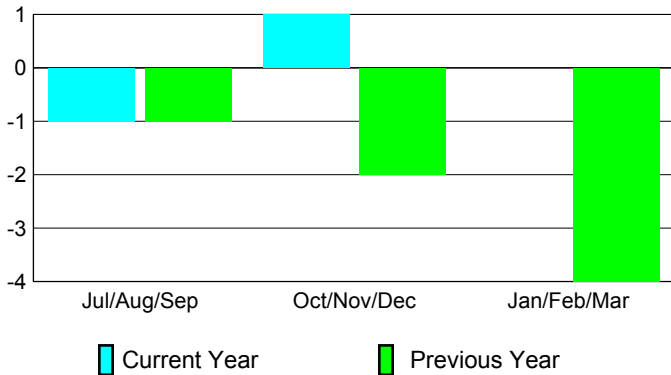

2008-2009 GMT Quarterly Report for District (or Undistricted) **District 354 A**

GMT: **BYEONG-DEOK KIM**

Location: **REPUBLIC OF KOREA**

GMT CA: **5**

CLUBS

Club Results 2008-2009

Clubs 2007-2008

Month	New Club	Actual New	Actual Dropped	Gain/Loss of	Gain/Loss of
	Goal	Clubs	Clubs	Clubs	Clubs
Jul/Aug/Sep	-2	0	-1	-1	-1
Oct/Nov/Dec	1	1	0	1	-2
Jan/Feb/Mar	2	-1	1	0	-4
Totals	1	0	0	0	-7

Club Results 2008-2009

Goal, New, Dropped, Gain/Loss

Comparison of Club Gain/Loss

Current Year Compared to the Previous Year

YTD Status Quo Clubs 2008-2009

Status Quo Clubs Compared to Status Quo Members

MEMBERSHIP